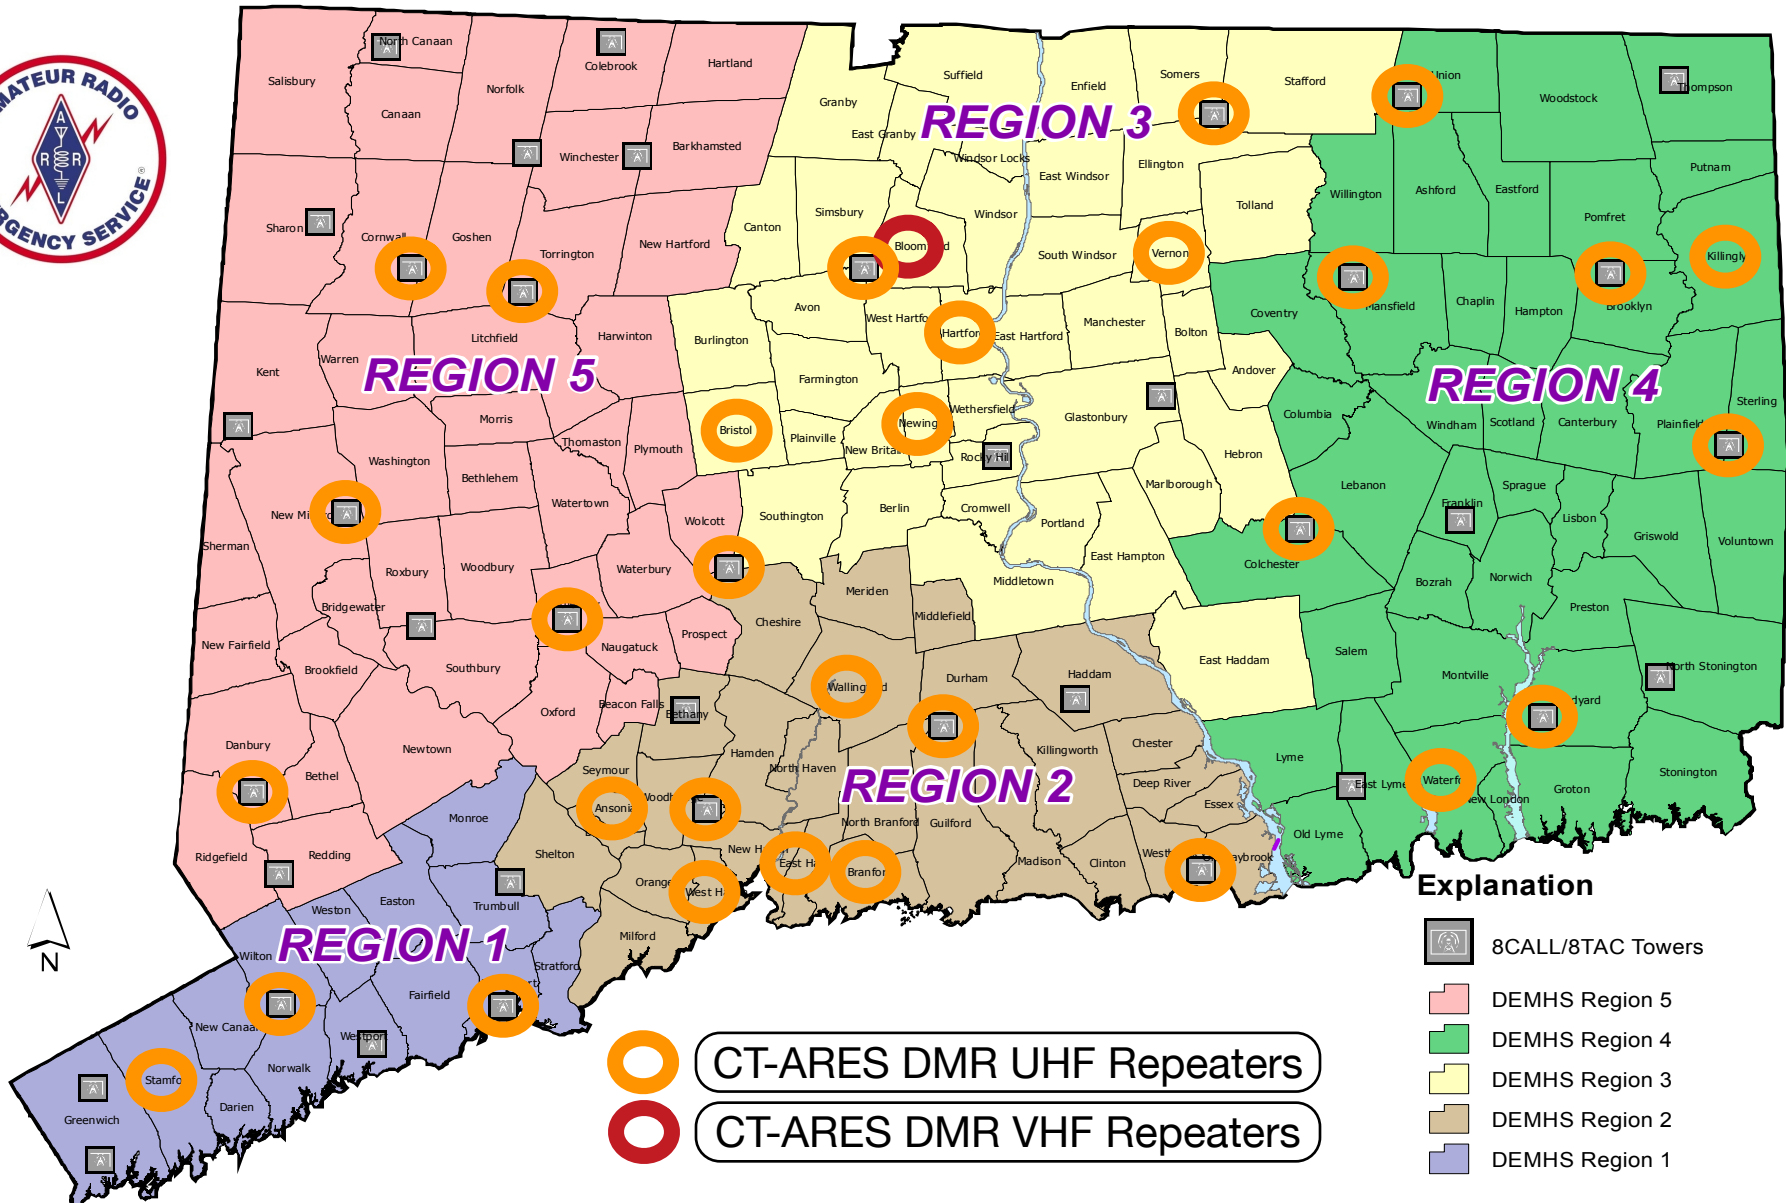

# CT-ARES DMR Repeater Network - 5 May 2016

-  CT-ARES DMR UHF Repeaters
-  CT-ARES DMR VHF Repeaters

- Explanation**
-  8CALL/8TAC Towers
  -  DEMHS Region 5
  -  DEMHS Region 4
  -  DEMHS Region 3
  -  DEMHS Region 2
  -  DEMHS Region 1

## CT-ARES DMR Repeater Network

Location	Callsign	Frequency	Offset	CC	Notes
Ansonia	K1EIR	444.3500	+5 MHz	CC 2	
Bloomfield	W1SP	446.4375	-5 MHz	CC 1	
Bloomfield VHF	KB1TTN	145.4300	-0.6 MHz	CC1	Test Frequency
Branford	N1HUI	449.3250	-5 MHz	CC 1	
Bridgeport	N1TGE	440.7625	+5 MHz	CC 1	
Bristol	W1IXU	448.8750	-5 MHz	CC 1	Temp Off Air
Brooklyn	KB1NTA	445.7375	-5 MHz	CC 3	
Colchester	WH6SW	445.9875	-5 MHz	CC 1	
Cornwall	W1SP	444.3500	+5 MHz	CC 1	
Danbury	KX1EOC	445.7375	-5 MHz	CC 1	
East Haven	KA1MJ	449.8250	-5 MHz	CC 1	
Guilford	W1SP	441.2625	+5 MHz	CC 1	
Hartford	W1SP	447.9750	-5 MHz	CC 1	
Killingly	K1MUJ	444.8000	+5 MHz	CC 1	
Ledyard	W1SP	449.2750	-5 MHz	CC 1	
Middlebury	WB1CQH	445.8375	-5 MHz	CC 2	
New Haven	KB1TTN	441.4625	+5 MHz	CC 1	
New Milford	NA1RA	440.9625	+5 MHz	CC 1	
Newington	W1AW	442.1000	+5 MHz	CC 1	
Somers	W1SP	445.8875	-5 MHz	CC 1	
Stamford	W1EE	447.1250	-5 MHz	CC 2	
Sterling	N1CLV	445.8375	-5 MHz	CC 1	
Storrs	W1JLZ	441.4625	+5 MHz	CC 2	
Torrington	W1HDN	441.5500	+5 MHz	CC 1	
Union	KB1NTA	443.8000	+5 MHz	CC 1	
Vernon	W1HDN	443.9500	+5 MHz	CC 1	
Wallingford	W1SP	442.0000	+5 MHz	CC 3	Portable Test
Waterford	W1NLC	448.9750	-5 MHz	CC 1	
West Haven	KB1TTN	449.9250	-5 MHz	CC 1	
Westbrook	WB1EOC	445.7375	-5 MHz	CC 2	
Wilton	W1SP	440.7500	+5 MHz	CC 1	
Wolcott	KB1TTN	440.8125	+5 MHz	CC 1	